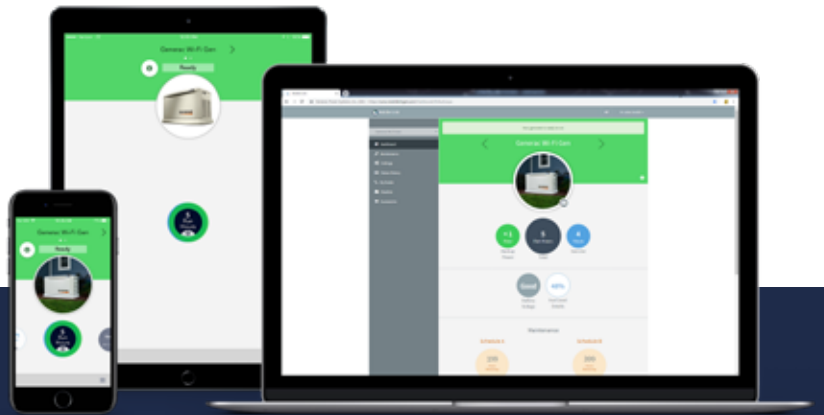

GENERAC'S EVOLUTION™ CONTROLLER

Features a multilingual LCD display that allows you to monitor battery status and track maintenance intervals to ensure your generator is always in top operating condition.

TOUGH, DURABLE ENCLOSURES

Our RhinoCoat™ powder-coated finish helps make corrosion-resistant aluminum perfect for all weather conditions.

Mobile Link™

Available for FREE with every Guardian Series home standby generator, Mobile Link allows you to monitor the status of your generator from anywhere in the world using a smart phone, tablet, or PC. Easily access information, such as the current operating status and maintenance alerts. With Mobile Link, you are taken care of before the next power outage.