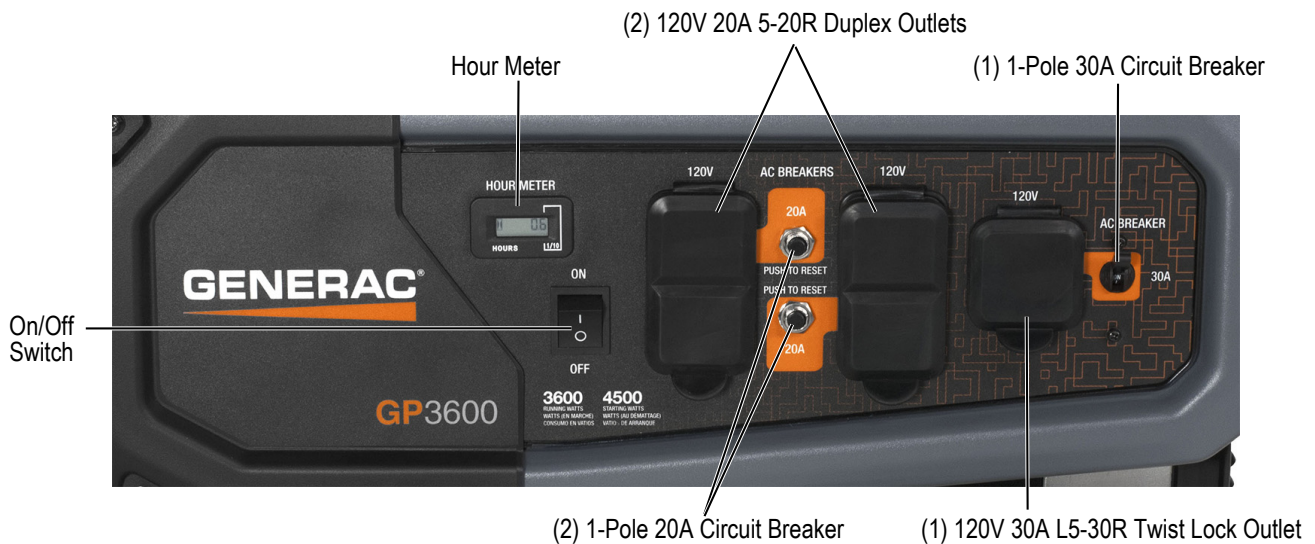

Control Panel